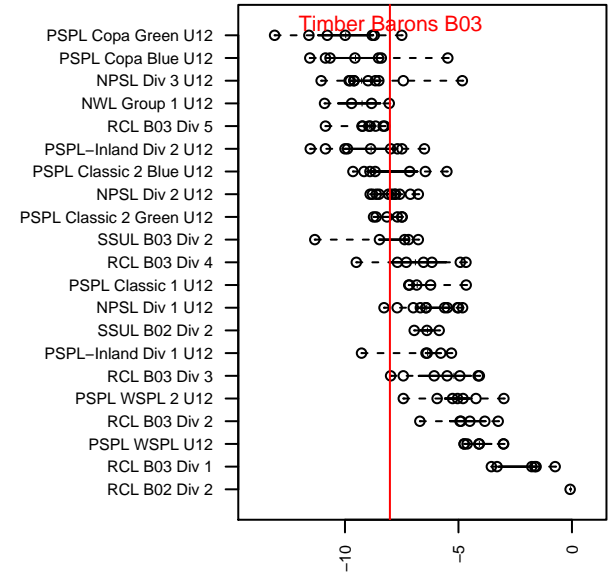

Timber Barons B03

Cowlitz Youth Soccer Association Timber Baror alt names used:
Longview, WA Timber Barons 03B
B03 total strength=447
attack=0.46 defense=0.19
fall league = PTT B03 Div 2 Green
notes= Smith 2014

Venues played:
2015 PTT B03 Division 2 Green

**attack and defense variance (black dot)
relative to other teams
and top 10 in region**

**attack and defense rating
relative to others at age
and all opponents in last 13 months**

Performance relative to 13 month average

Performance relative to 13 month average

date	home		away		venue	pred.home	pred.away
2015-10-24	Westside Timbers Mundial B03	8	Timber Barons B03	1	2015 PTT B03 Division 2 Green	4.80	2.05
2015-10-18	BSC Portland Gold-Tiempo B03	3	Timber Barons B03	2	2015 PTT B03 Division 2 Green	3.54	1.56
2015-10-17	Timber Barons B03	4	NEU PDX Black B03	1	2015 PTT B03 Division 2 Green	2.69	3.09
2015-10-11	Timber Barons B03	2	Academia Leon B03	2	2015 PTT B03 Division 2 Green	2.07	1.82
2015-10-10	Timber Barons B03	3	Eastside Timbers White B03	0	2015 PTT B03 Division 2 Green	2.71	2.94
2015-10-04	Washington Timbers Burgundy B03	1	Timber Barons B03	1	2015 PTT B03 Division 2 Green	3.92	0.99
2015-10-03	Timber Barons B03	4	Bend FC Timbers White B03	1	2015 PTT B03 Division 2 Green	2.24	1.93
2015-09-27	FC Portland Red B03	5	Timber Barons B03	2	2015 PTT B03 Division 2 Green	2.26	2.71
2015-09-20	LASC Champions FC B03	3	Timber Barons B03	1	2015 PTT B03 Division 2 Green	3.15	2.00
2015-09-19	Timber Barons B03	3	FC Salmon Creek Juventus Blue B03	3	2015 PTT B03 Division 2 Green	3.16	2.96
2015-09-13	PCU Black B03	2	Timber Barons B03	2	2015 PTT B03 Division 2 Green	2.04	2.68
2015-09-12	Timber Barons B03	2	WUSC Barcelona Navy B03	6	2015 PTT B03 Division 2 Green	2.13	2.57